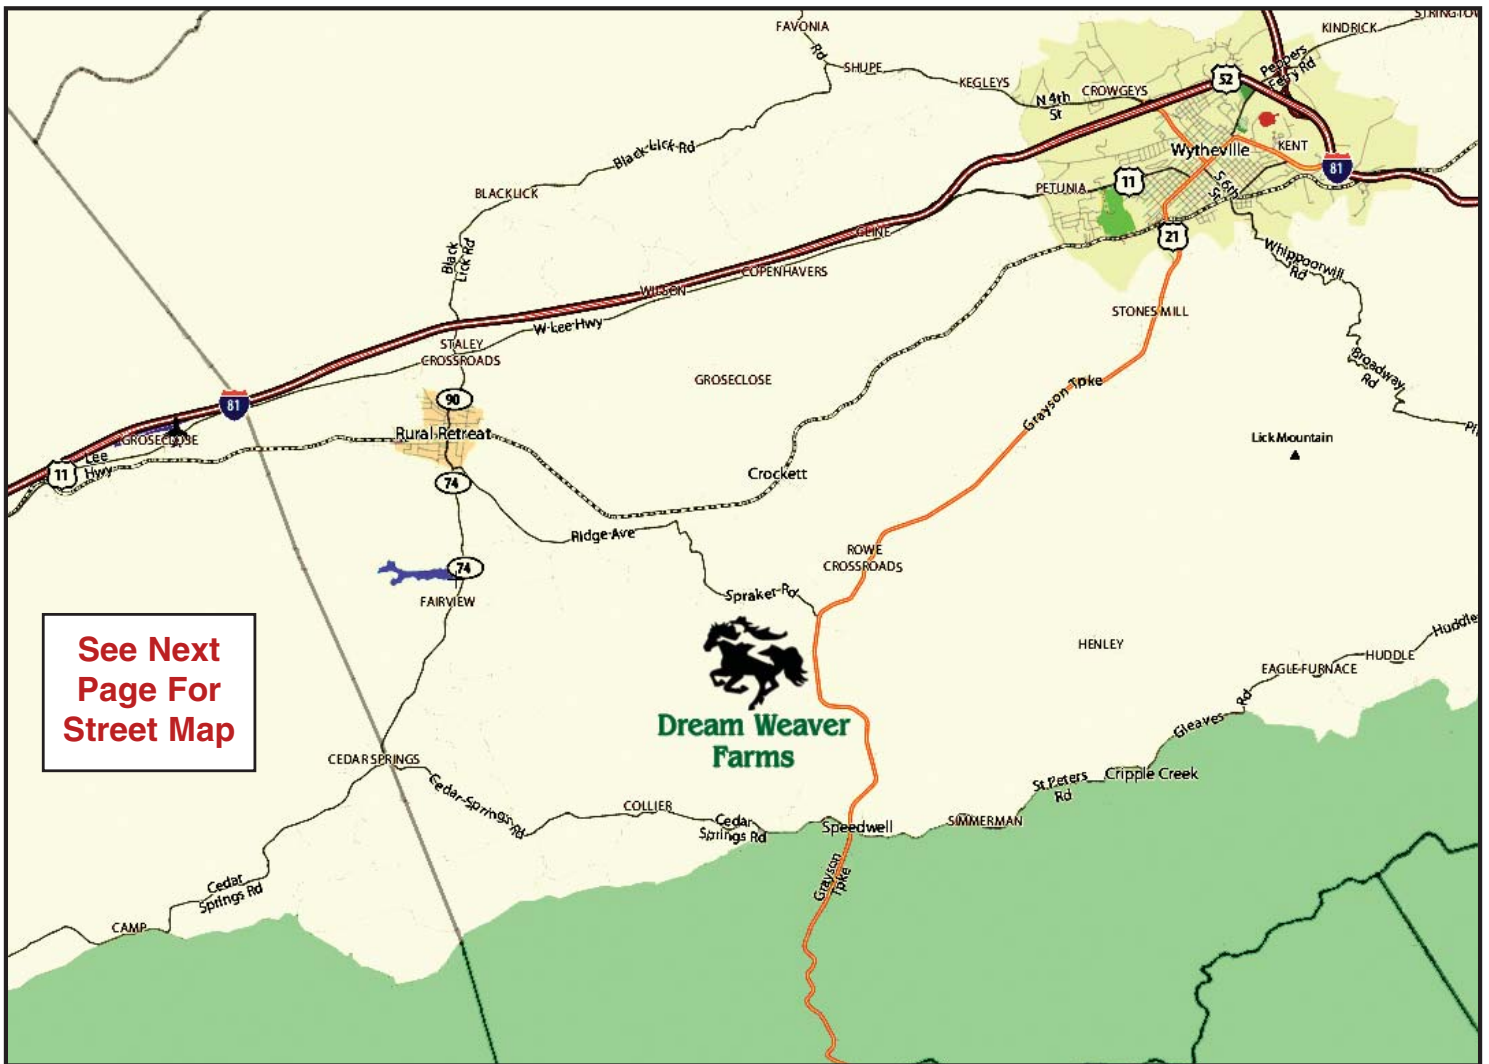

## Direction from I-77N from North Carolina:

From I-77N Merge into I-81S  
and Take the US-11 S Exit, EXIT 73,  
toward Wytheville. 6 miles.

Merge onto E Main St. 2.7 miles.

Turn slight left onto Grayson Rd/US-21.  
Continue to follow US-21.8.8 miles.

Take the 1st right onto E Main St/US-11..  
Continue to follow E Main St. 1.3 miles.

Turn slight left onto Grayson Rd/US-21.  
Continue to follow US-21. 8.8 miles.

Turn right onto Zion Church Rd. 1.3 miles.

Turn slight left onto Grayson Rd/US-21.  
Continue to follow US-21. 8.8 miles.

Turn right onto Zion Church Rd.1.3 miles.

733 ZION CHURCH RD is on the left.

Turn right onto Zion Church Rd.1.3 miles.

733 ZION CHURCH RD is on the left.