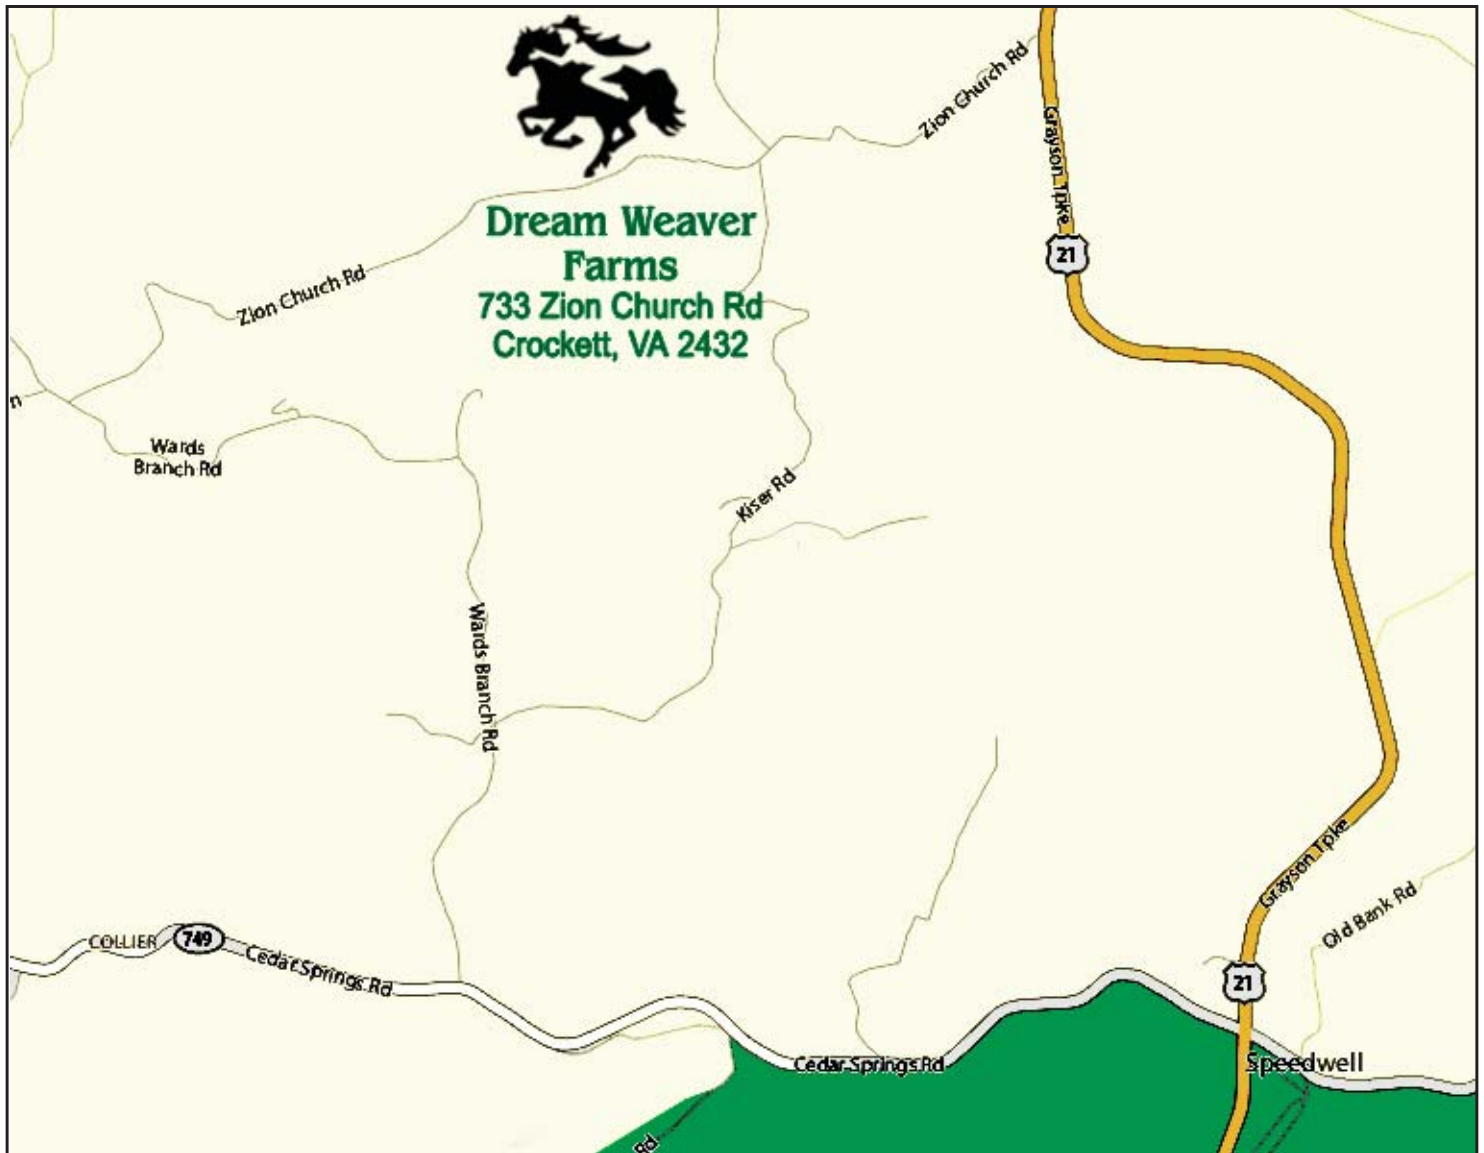

Street Map to Dream Weaver Farms

733 Zion Church Rd, Crockett, VA 24323

Directions from I-81N from Tennessee:

From I-81 N Take the US-21 S/US-52 N Exit, EXIT 70, toward Wytheville. .2 miles.

Turn right onto N 4th St/US-21 S. 1.0 miles.

Turn right onto W Main St/US-21/US-11.
Continue to follow W Main St/US-21. .8 miles.

Turn slight left onto Grayson Rd/US-21.
Continue to follow US-21. 8.8 miles.

Turn right onto Zion Church Rd.1.3 miles.

733 ZION CHURCH RD is on the left.

Directions from I-81S from Northern Virginia, Charlottesville/Roanoke:

From I-81S Take the US-11 S Exit, EXIT 73, toward Wytheville.

Merge onto E Main St. 2.7 miles.

Turn slight left onto Grayson Rd/US-21.
Continue to follow US-21.8.8 miles.

Turn right onto Zion Church Rd.1.3 miles.

733 ZION CHURCH RD is on the left.